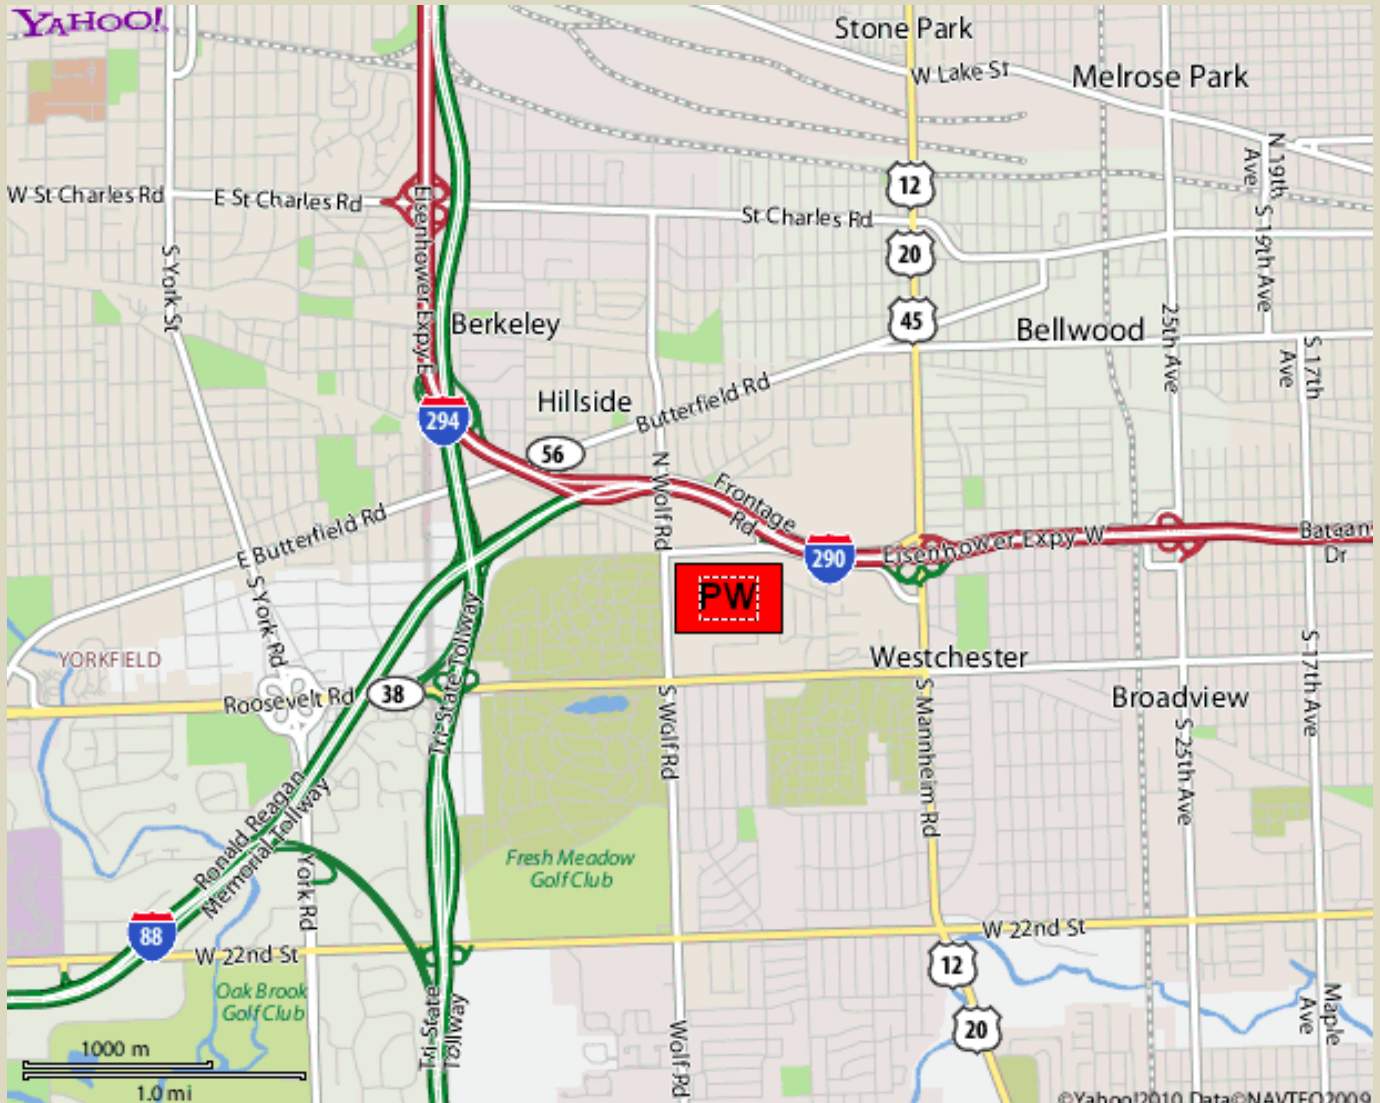

ALL ROADS LEAD TO PROVISO WEST

Proviso West is ideally located between three major interstates, all within minutes of the school. The school is on Wolf Road in Hillside between Roosevelt Road and Harrison Street.

From the East: Take I-290 West, Exit at the Wolf Road Ramp. Turn left at Wolf Road and pass over the railroad tracks to the school.

From the North and West: Take either I-294 South or I-88 East to I-290 East. Exit at the Mannheim Road South Exit. Turn right at westbound Harrison Street and proceed over the railroad tracks to the school.

From the South: Take I-294 North. Exit at Roosevelt Road East. Take Roosevelt Road to Wolf Road and turn left.